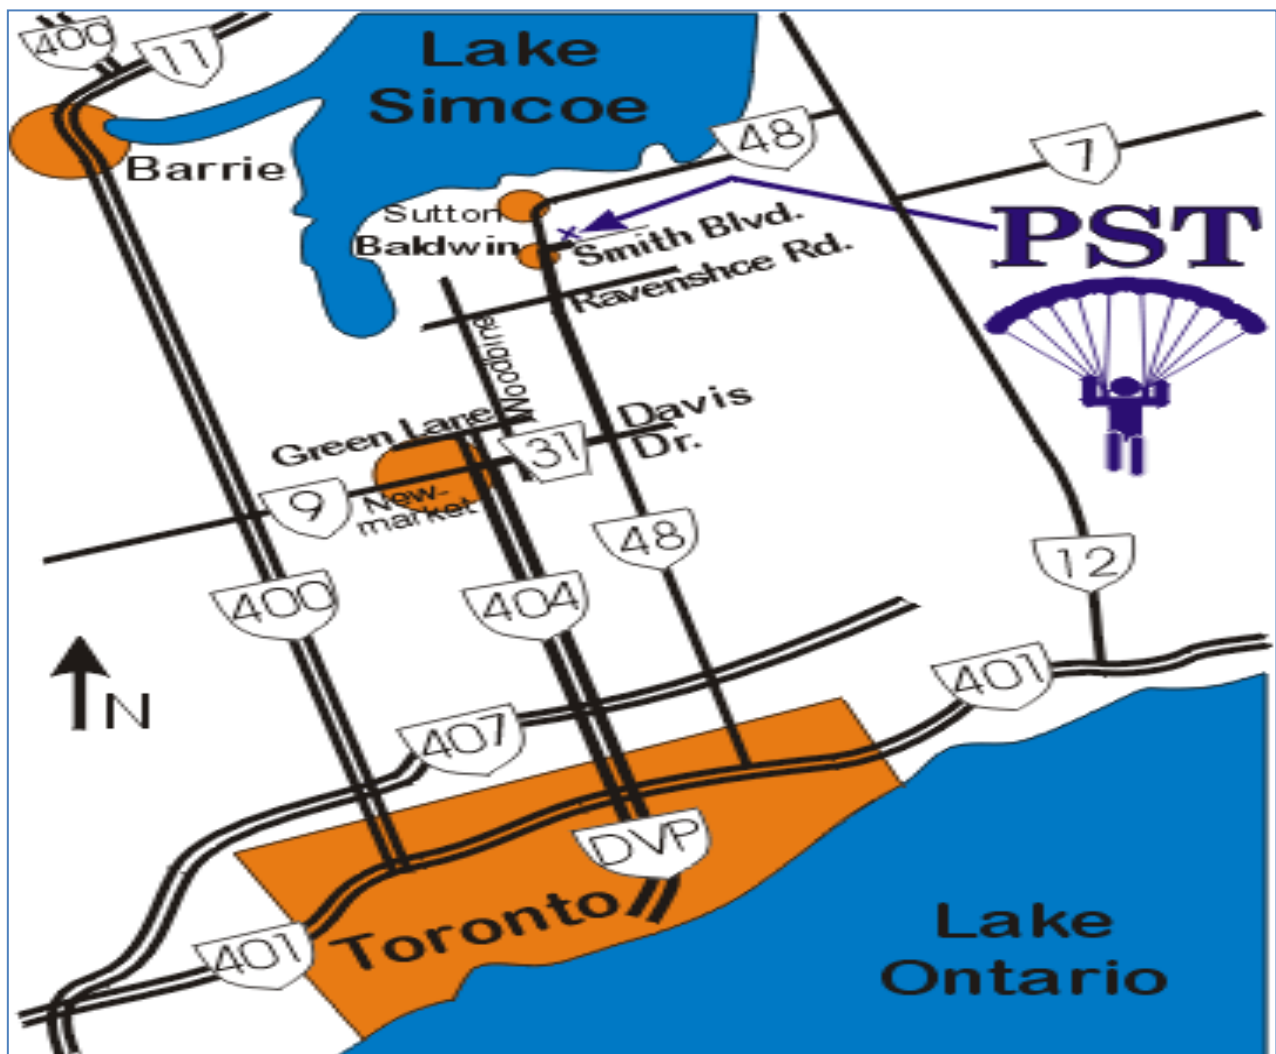

(45 min) or **Peterborough**
(1 hr 20 min):

2. North on Hwy 12 to Hwy 48 - turn left
3. West, then south on Hwy 48 to Baldwin - watch for the airport sign
4. Turn left on Smith Blvd, then left into the 4th driveway.

From **Orillia**
(50 min):

1. Hwy 12 east, then south, to Hwy 48 south (turn right)
2. West, then south on Hwy 48 to Baldwin - watch for the airport sign
3. Turn left on Smith Blvd, then left into the 4th driveway.

From **Orangeville** (1 hr 10 min) and area:

1. Hwy 9 east, through Newmarket (Hwy 9 becomes Davis Dr.) to Woodbine - turn left
2. Woodbine north to Ravenshoe Rd - turn right
3. Ravenshoe Rd east to Hwy 48 - turn left
4. Hwy 48 north to Baldwin - watch for the airport sign
5. Turn right on Smith Blvd., then left into the 4th driveway.